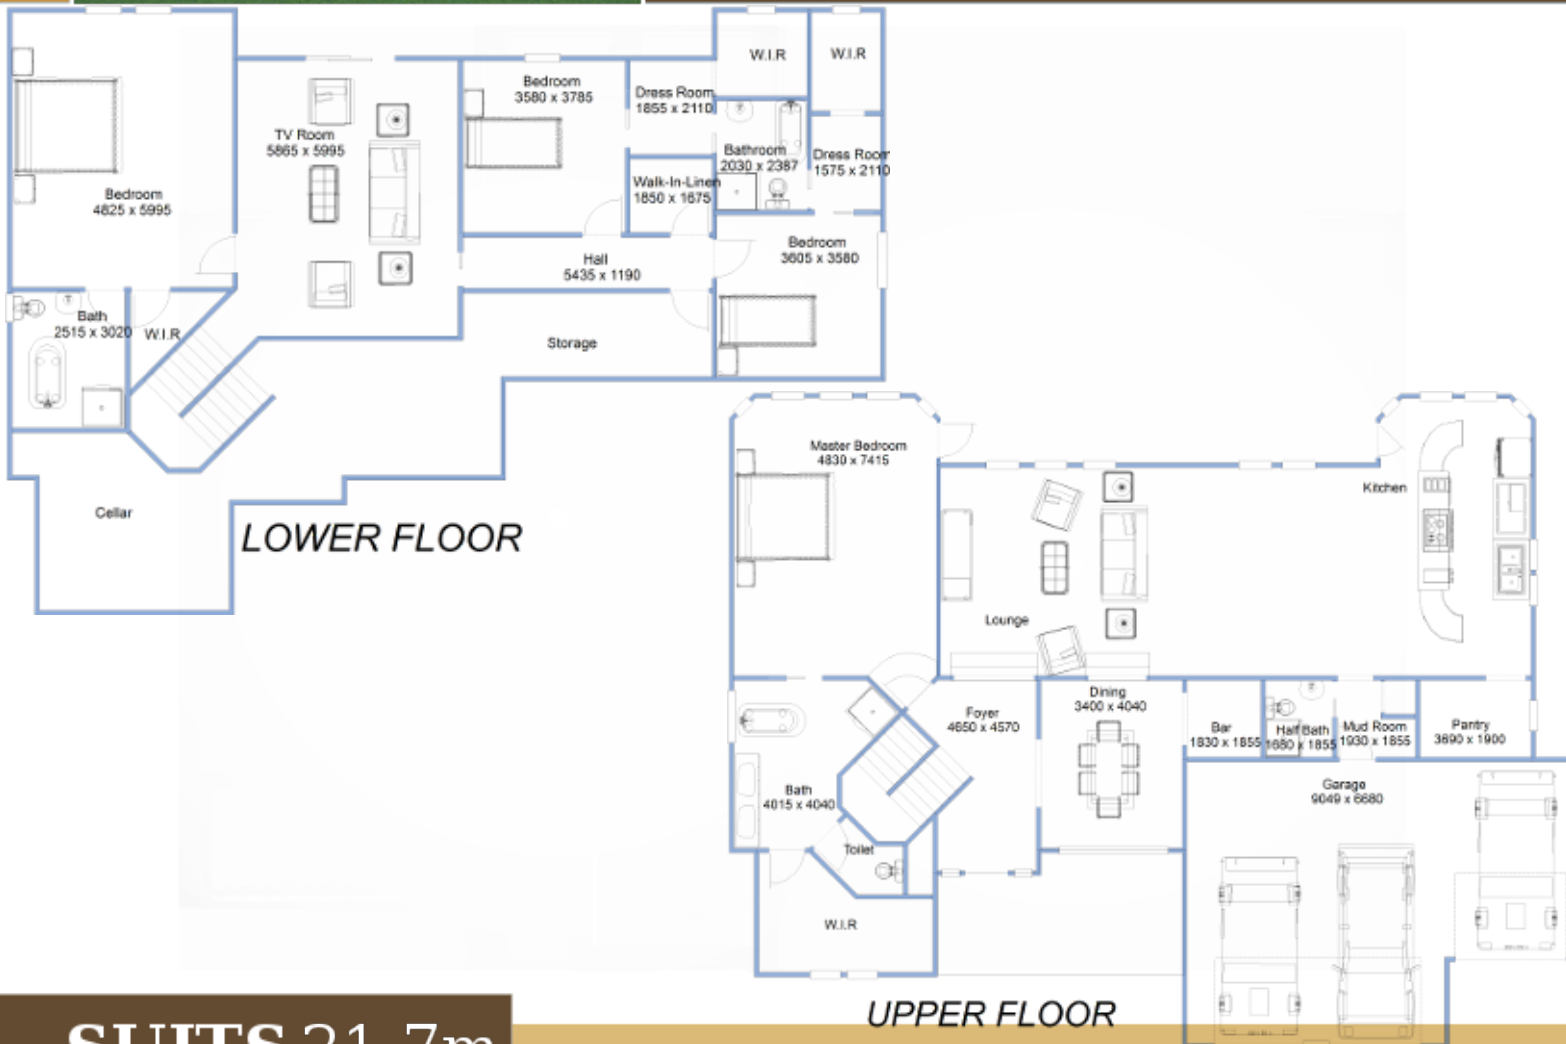

DUBBO

SUITS 21.7m

LOT WIDTH

Dubbo

Total Sqs	55.25 sq.
Width	19.70 sqm.
Depth	15.27 sqm.

Ground Floor 176 sqm.

First floor 176 sqm.

Garage 54 sqm.

Porch 13.64sqm.

Deck 65.85 sqm.

Total Area 485.49 sqm.

Call 1300 469 468

PhoenixHomes™

enquiries@phoenixhomes.com.au
www.phoenixhomes.com.au

Call today and get your home on its way!

Disclaimer: Phoenix Homes* reserves the right to change prices & inclusions without prior notice & without obligation. Images shown are for illustrative purposes only. Floor plan illustrations are subject to change without notice, errors & omissions excepted. Please contact a home consultant for more information. Issued 1st January 2015. Lic.No 213635c