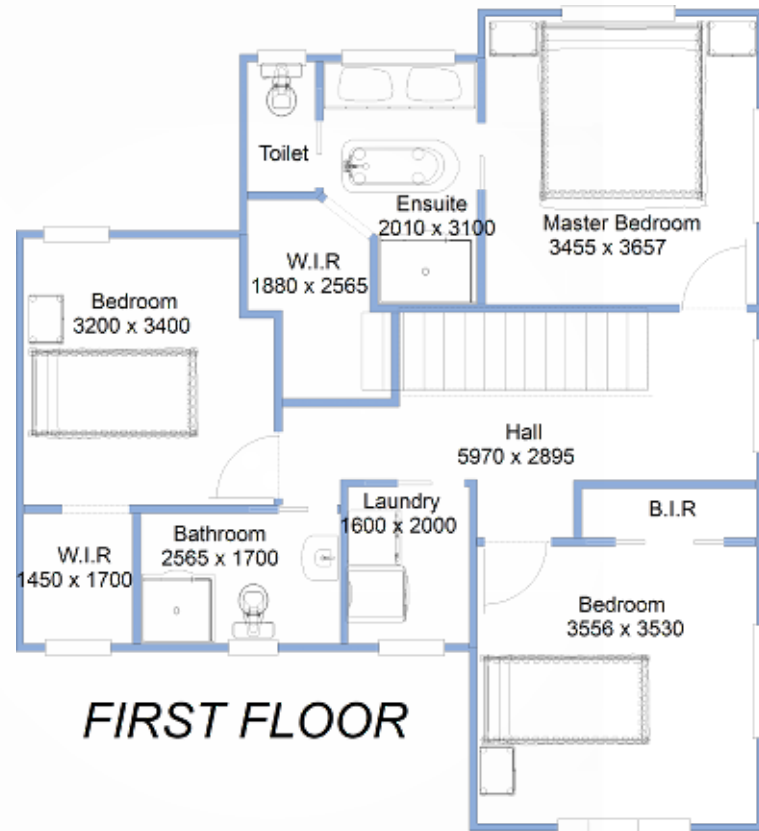

MAYFAIR

SUITS 12.6m

LOT WIDTH

Mayfair

Total Sqs	18.72 sq.
Width	10.66 m.
Depth	11.08 m.

Ground Floor	55 sqm.
First floor	70 sqm.
Garage	40 sqm.
Porch	10 sqm.

Total Area 174 sqm.

Call 1300 469 468